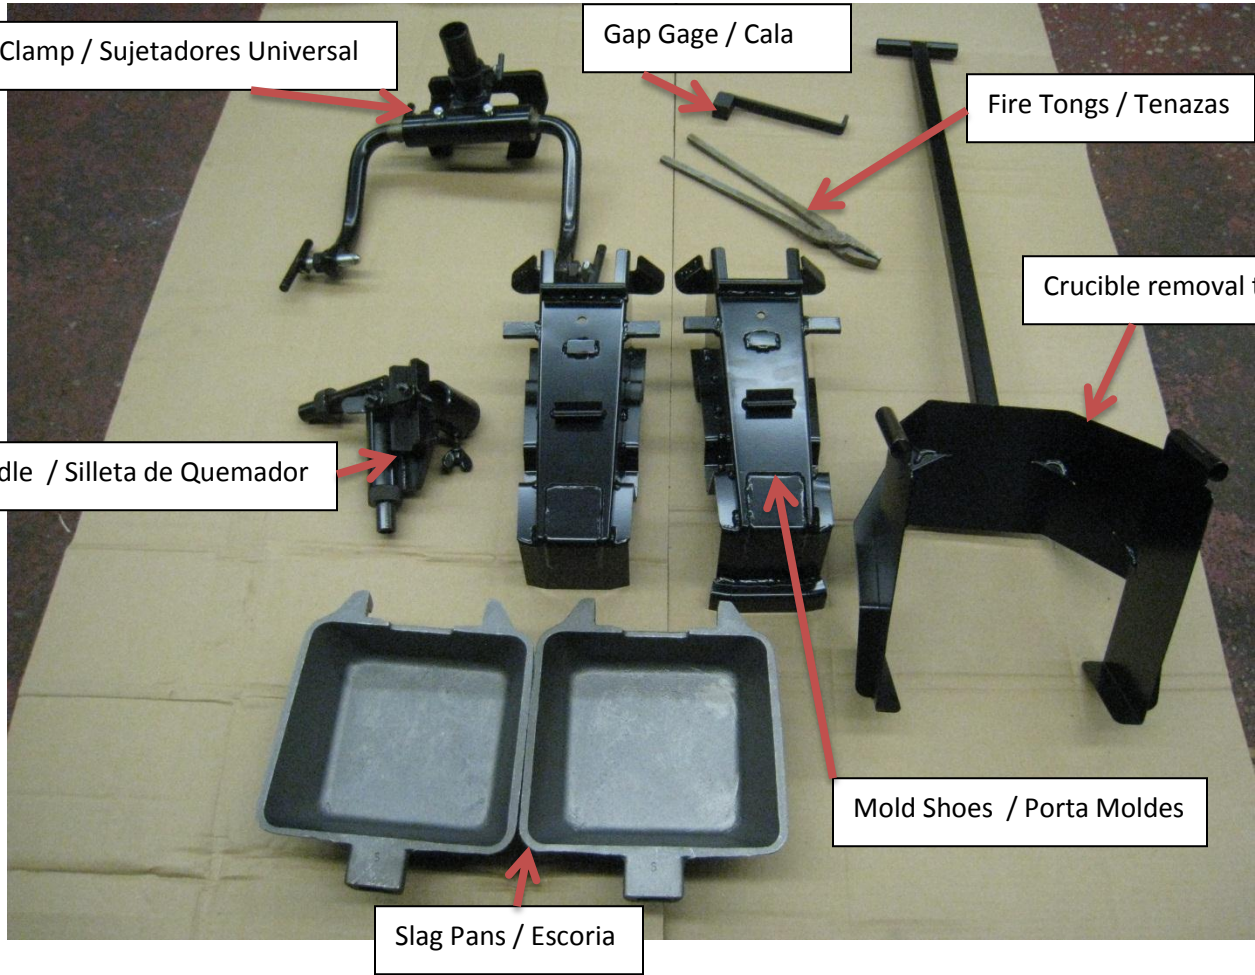

CONTRACTOR CONVERSION TOOL KIT

PREHEATING SYSTEM

Oxygen Propane Hose 3/8" T-Grade

Straight Edge 36" / Regla

THERMIT WELDING KIT

Degradable Crucible

Packing Sand

Thermit Portion

Igniter

Diverter Plug / Tapon

2 Piece Molds / Portamolde