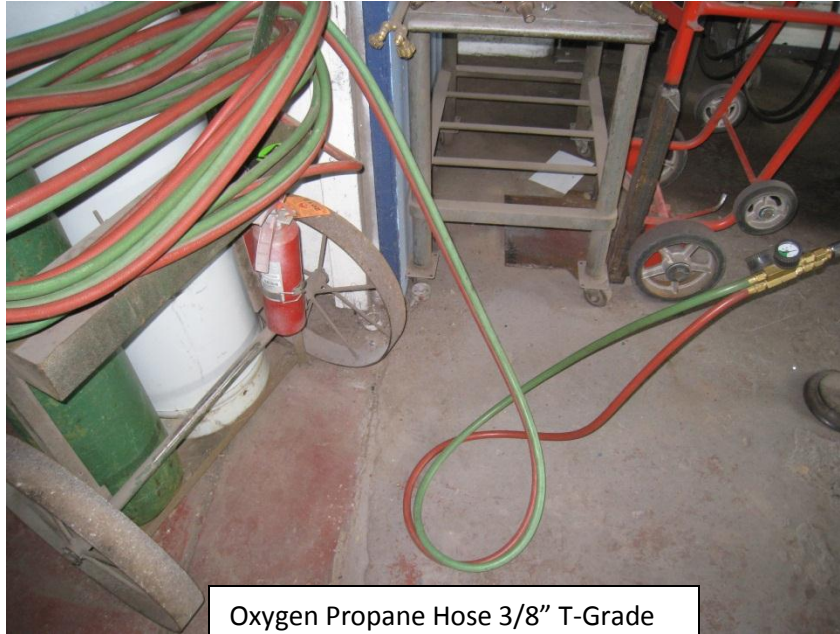

CONTRACTOR CONVERSION TOOL KIT

PREHEATING SYSTEM

Oxygen Propane Hose 3/8" T-Grade

Straight Edge 36" / Regla

THERMIT WELDING KIT

Degradable Crucible

Packing Sand

Thermit Portion