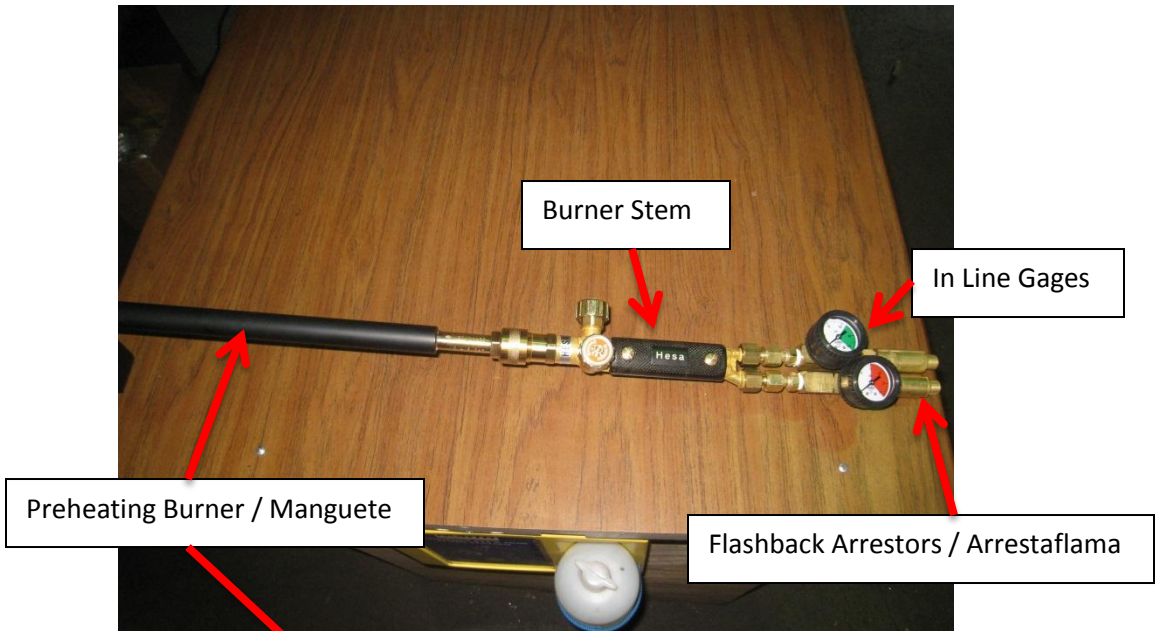

CONTRACTOR CONVERSION TOOL KIT

PREHEATING SYSTEM

Oxygen Propane Hose 3/8" T-Grade

Straight Edge 36" / Regla

THERMIT WELDING KIT

Degradable Crucible

Packing Sand

Thermit Portion

Igniter

Diverter Plug / Tapon

2 Piece Molds / Portamolde