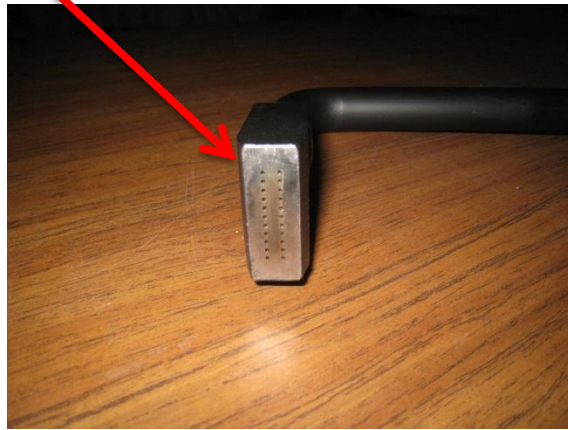

CONTRACTOR CONVERSION TOOL KIT

PREHEATING SYSTEM

Oxygen Propane Hose 3/8" T-Grade

Straight Edge 36" / Regla

THERMIT WELDING KIT

Degradable Crucible

Packing Sand

Thermit Portion

Igniter

Diverter Plug / Tapon

2 Piece Molds / Portamolde