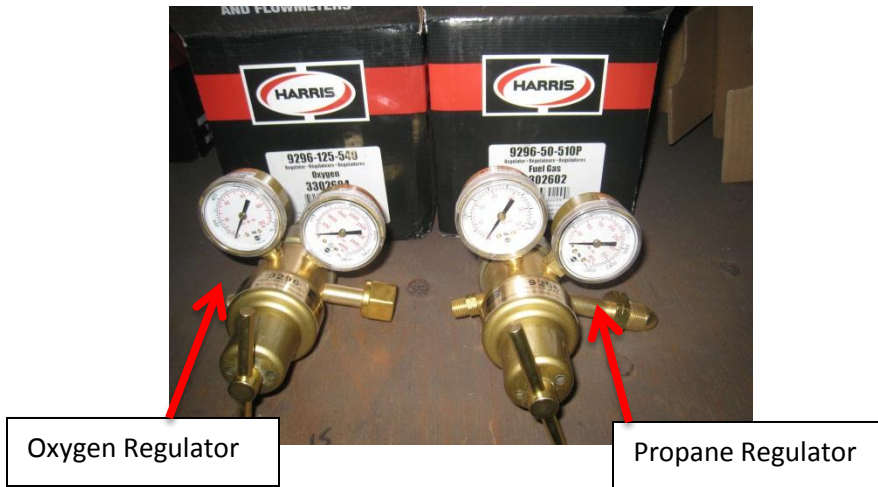

CONTRACTOR CONVERSION TOOL KIT

PREHEATING SYSTEM

Oxygen Propane Hose 3/8" T-Grade

Straight Edge 36" / Regla

THERMIT WELDING KIT

Degradable Crucible

Packing Sand

Thermit Portion